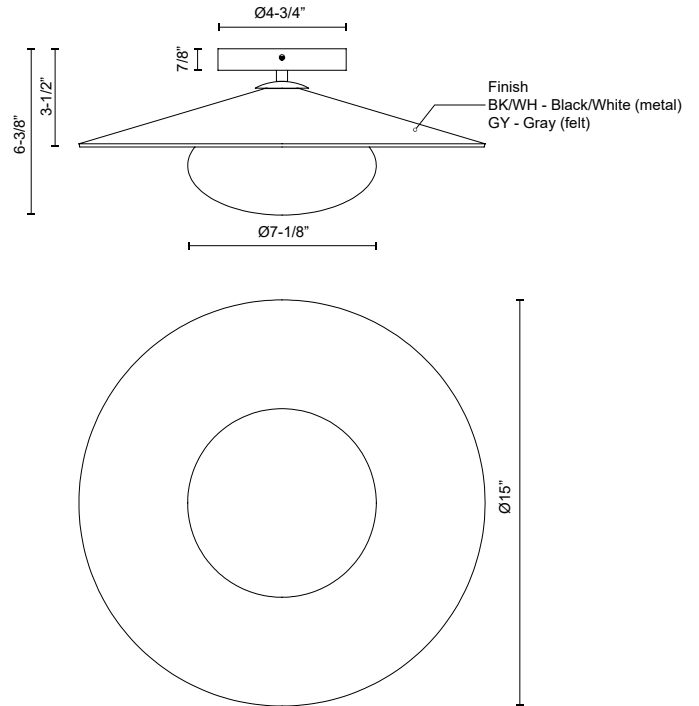

CRUZ
FM22815
FLUSH MOUNT

PROJECT

SPECIFICATION DETAILS

Fixture Dimensions	D15" x H6-3/8"
Light Source	AC LED Module
Wattage	13W
Total Lumens	1000lm
Delivered Lumens	BK/WH-781lm; GY-673lm;
Voltage	120V
Color Temperature	3000K
CRI (Ra)	90CRI
Optional Color Temps	2700K - 5000K Available, Minimum Order Quantities Apply
LED Rated Life	50,000 hours
Dimming	100% - 10%, ELV Dimmer (Not Included)
Shade Details	Spun Aluminum or Felt Shade
Glass Details	Opal Glass
Location	Dry
Mounting Style	All Orientation; Ceiling and Wall;
CEC Title 24 JA8	Yes, JA8-2022
Canopy Dimensions	D4-3/4" x H7/8"
Paint Finish	BK01; BK02(for GY Finish Only); WH01;

* For custom options, consult factory for details.

* For warranty information, please visit www.kuzcolighting.com/warranty

DESCRIPTION

Inspired by the peaks and valleys created by wave forms, the Cruz Collection is a geometric wonder. The soft shaped glass shades emit ample ambient light throughout, making it the perfect modern decorative piece for any space.

KUZCO

CANADA: 19054 28TH AVENUE - SURREY, BC V3Z 6M3
USA: 3035 E. LONE MOUNTAIN ROAD - LAS VEGAS, NV 89081

WWW.KUZCOLIGHTING.COM

© 2021 KUZCO LIGHTING. ALL RIGHTS RESERVED.

COMMENT